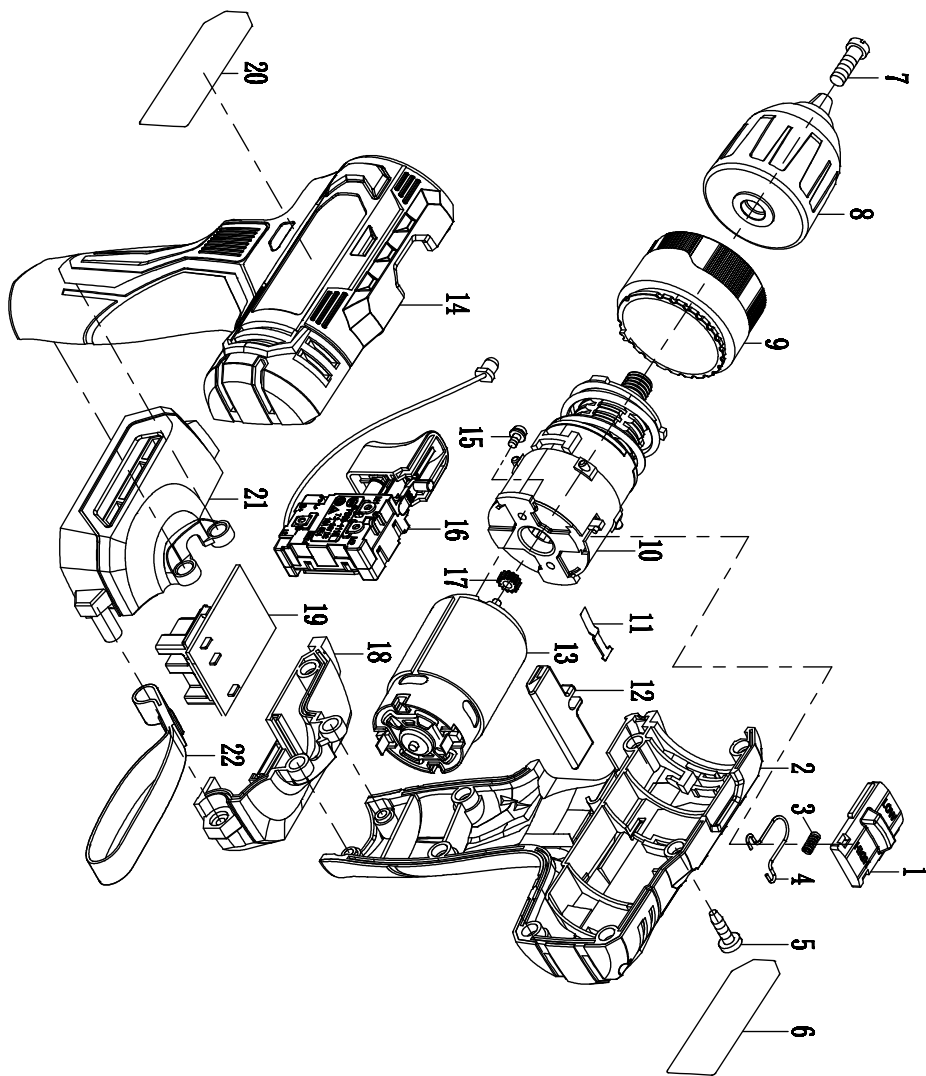

EXPLODED VIEW

spare parts list

NO.	Description	Quantity
1	High and low speed push button	1
2	right house	1
3	push button spring	1
4	Speed control push button wire	1
5	screw M3X12	11
6	nameplate	1
7	screw (left tooth) M5X22	1
8	Plastic drill chuck	1
9	Torque Cup	1
10	Gearbox	1
11	Torsion Cup Shrapnel	1
12	Left and right dial buttons	1
13	motor	1
14	left house	1
15	screw M3X10	2
16	Switch assembly (with light)	1
17	motor gear	1
18	Right house foot plate	1
19	battery pack pins	1
20	trademark	1
21	Left house foot plate	1
22	lanyard	1